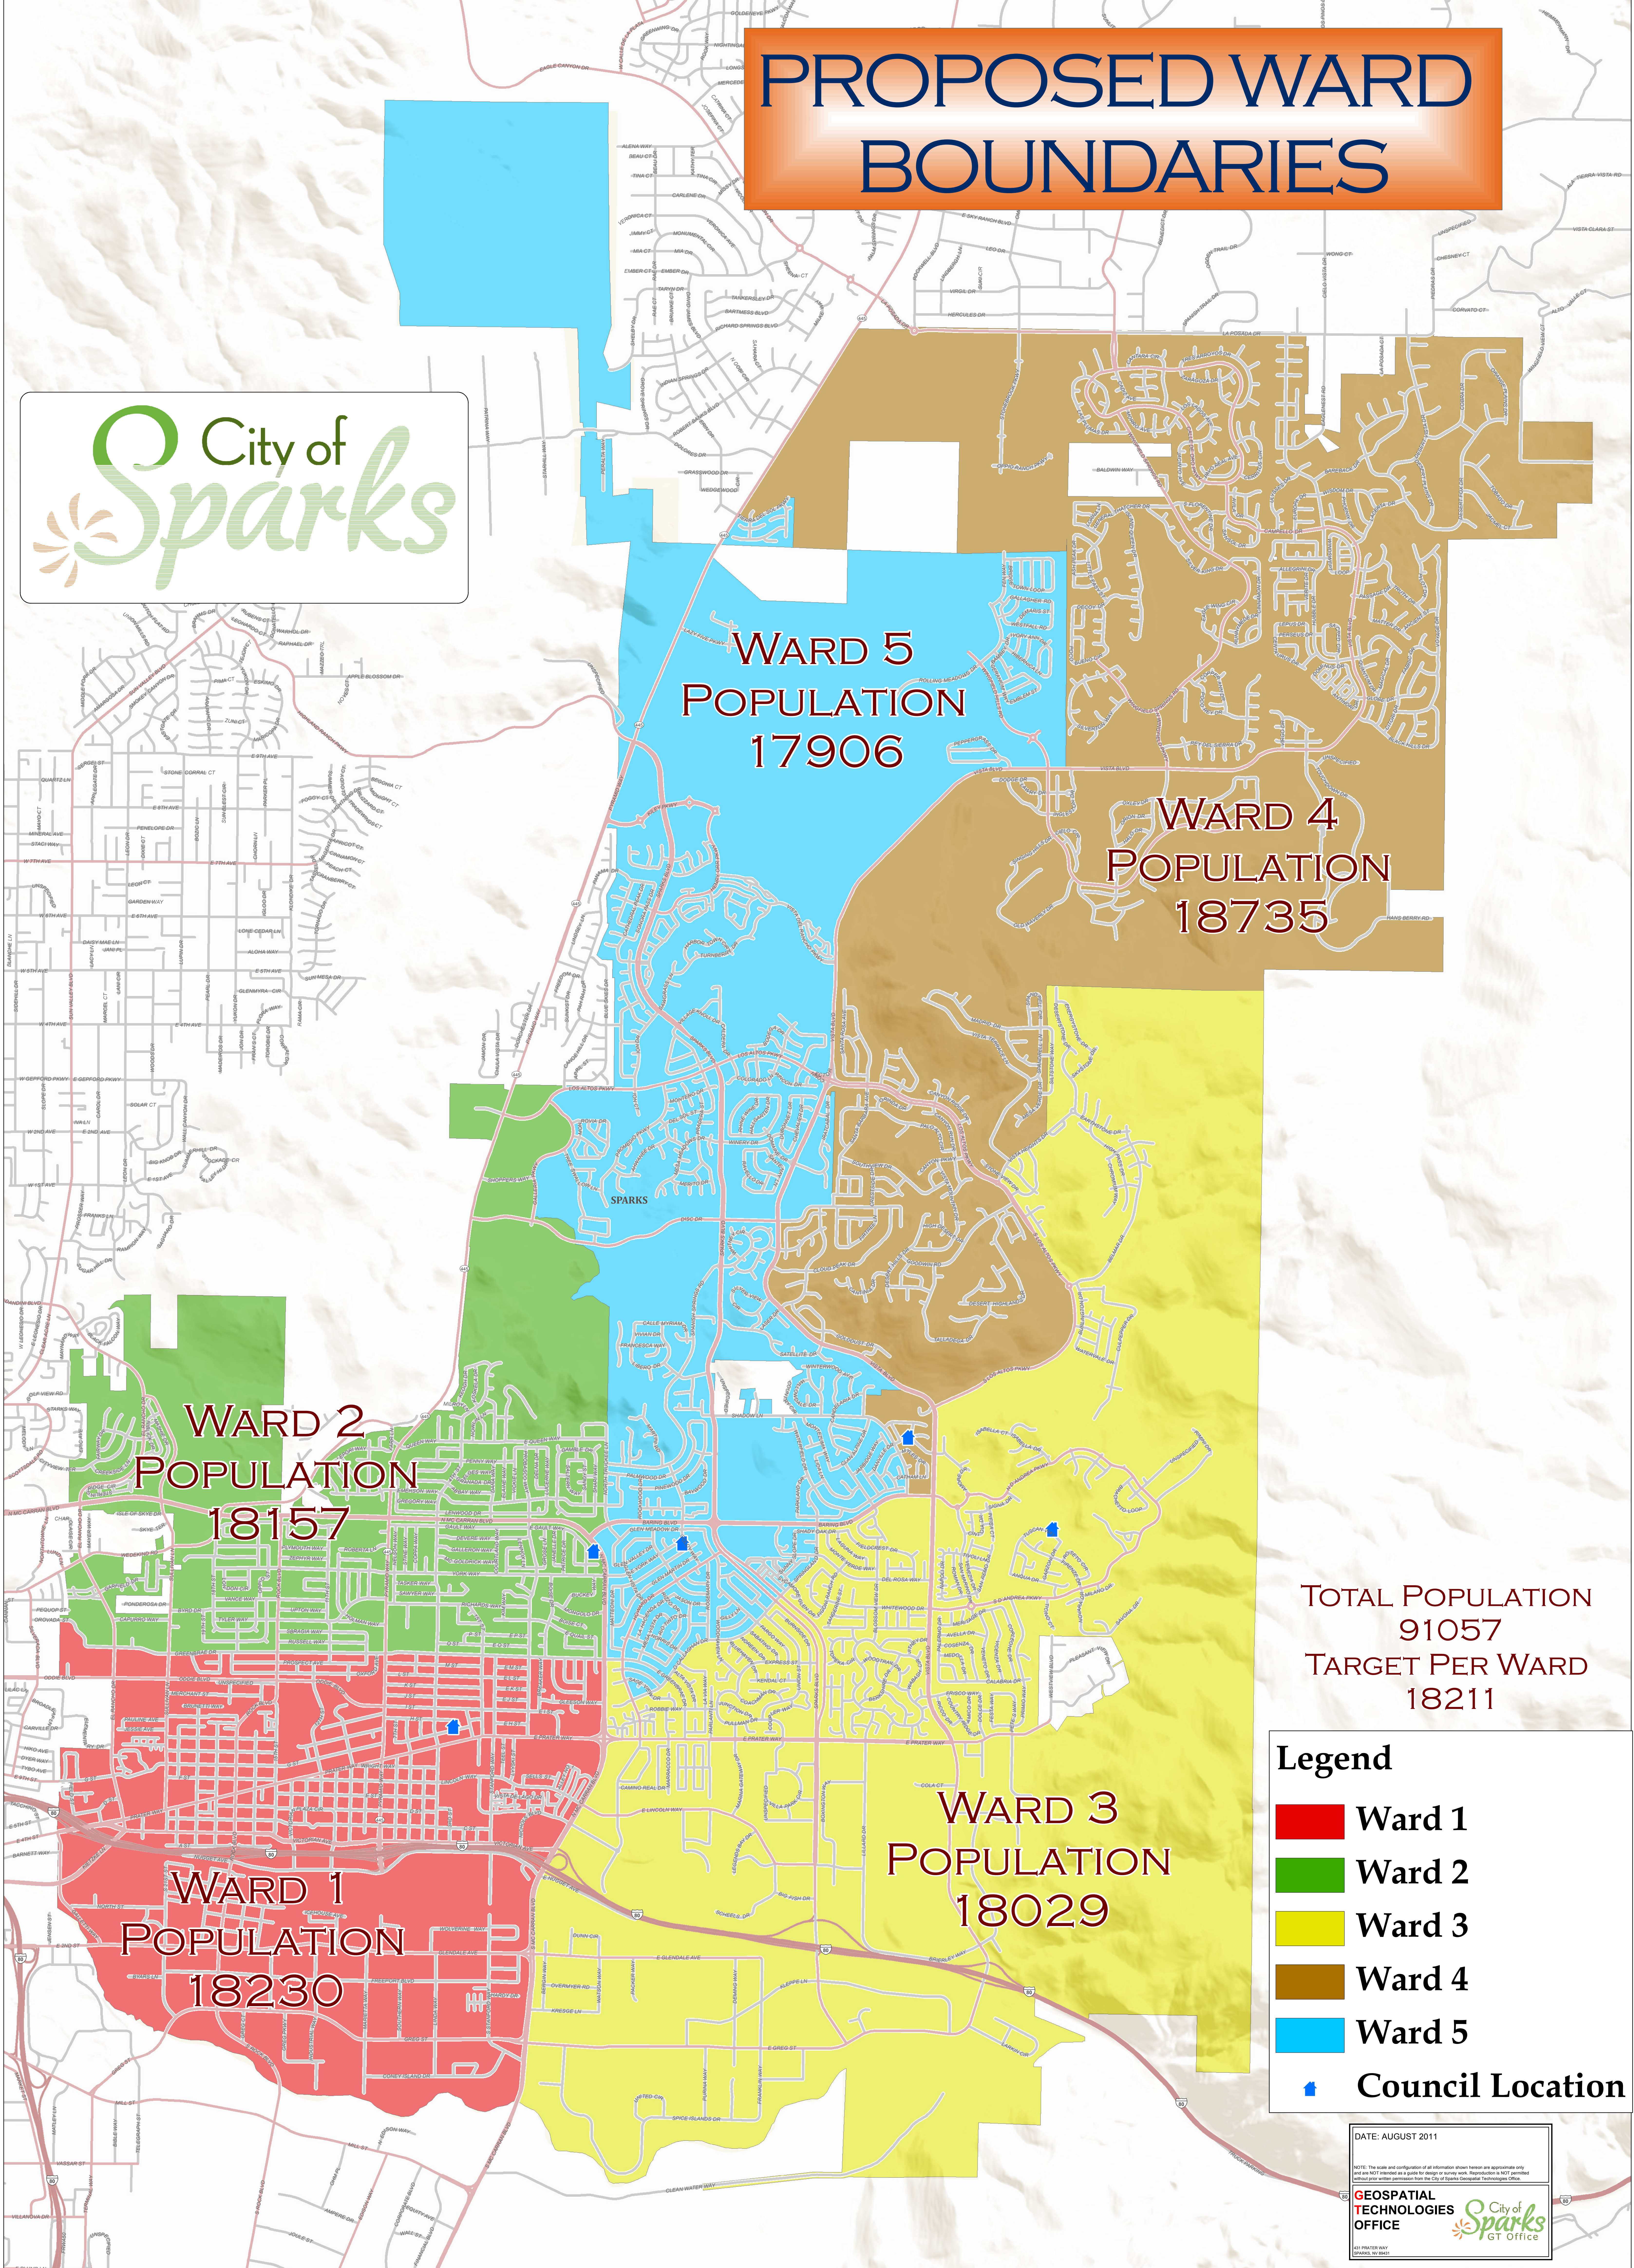

PROPOSED WARD BOUNDARIES

WARD 5
POPULATION
17906

WARD 4
POPULATION
18735

WARD 2
POPULATION
18157

WARD 1
POPULATION
18230

WARD 3
POPULATION
18029

TOTAL POPULATION
91057
TARGET PER WARD
18211

Legend

- Ward 1
- Ward 2
- Ward 3
- Ward 4
- Ward 5
- Council Location